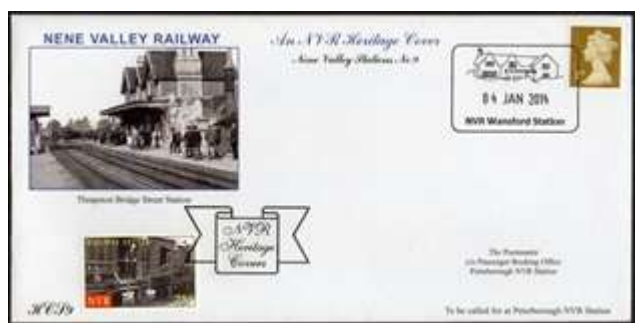

First Day and Special Covers Catalogue Update Sept 2016 - Part 3 : 2014

Items currently in stock at the time of compiling the catalogue.

C202 4th January 2014

The year starts with HCS9 featuring Thrapston Bridge Street station.

Price £4.00

C203 20th February 2014

The RM Classic Locos of Wales miniature sheet on our envelope with the FDI of NVR stamp 149.

Price £7.50