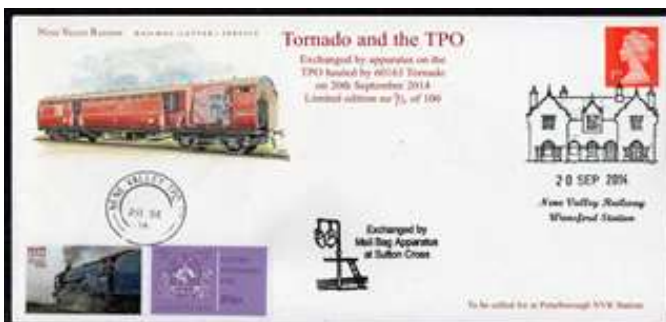

Our Autumn Gala cover featuring all five locos operating over that weekend and the FDI of RLS stamp 152 and a new Orton Mere handstamp.

**Price £5.00**

**C214 20<sup>th</sup> September 2014**

For our Tornado and the TPO event we exchanged this cover via the apparatus at Sutton Cross.

**Price £5.00**

**C215 31<sup>st</sup> October 2014**

We 'wowed' the spooky travellers on the Wizard's Express with this batty cover.

**Price £5.00 Limited Stock!**

**C216 4<sup>th</sup> November 2014**

Our Christmas cover with all seven Royal Mail stamps and our own seasonal RLS stamp.