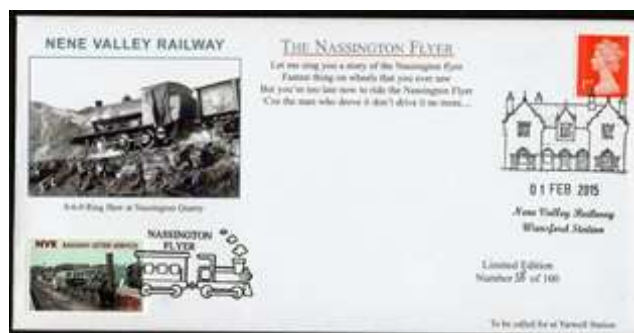

First Day and Special Covers Catalogue Update Sept 2016 - Part 4 : 2015

Items currently in stock at the time of compiling the catalogue.

C219 11th January 2015

HCS13 featuring Elton station.

Price £4.00

C220 1st February 2015

Celebrating the Nassington Flyer.

Price £5.00

C223 a-h 6th April 2015 and various following dates.

A fund raising cover to support the purchase and upkeep of replica Victorian uniforms for RLS staff working on trains on special events. Only 223 features the FDI cachet.

Price £5.00

C226 24th May 2016

Victorian fashion meets mechanical engineering at our fabulous Victorian & Steampunk Convivial weekend.

Price £5.00