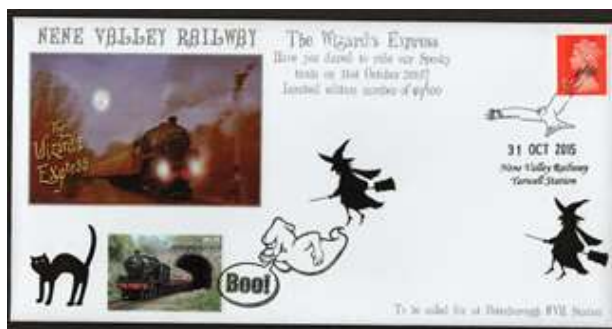

C234 31st October 2015

Celebrating our 2nd Wizard's Express event. A real spooky treat for all on Halloween.

Price £5.00

C235 3rd November 2015

Featuring all 8 Royal Mail seasonal stamps and our new RLS stamp 160, the first ever 10 stamp Christmas sheet, and the first to feature a 'double-header'.

Price £13.95