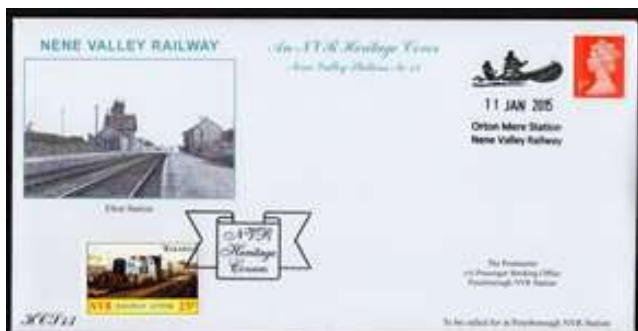

First Day and Special Covers Catalogue Update Sept 2016 - Part 4 : 2015

Items currently in stock at the time of compiling the catalogue.

C219 11th January 2015

HCS13 featuring Elton station.

Price £4.00

C220 1st February 2015

Celebrating the Nassington Flyer.

Price £5.00