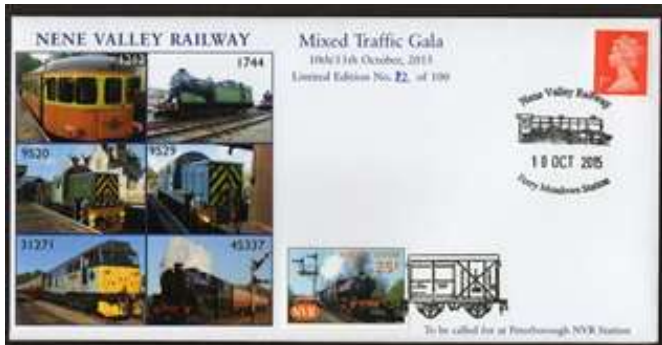

C232 10th October 2015

Another busy event marked with this cover featuring all the locos working over that Mixed Traffic weekend. Note the new Palvan cachet.

Price £5.00

C233 24th October 2015

A striking cover marking the first ever Steampunk Murder Mystery on a Train event in the world.

Price £5.00