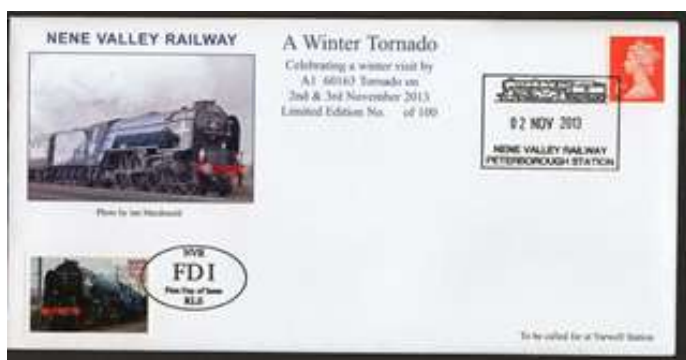

Price £5.00

C197 16th October 2013

HCS7 featuring Irthlingborough station.

Price £4.00

C198 2nd November 2013

Issued for our Winter Steam Gala.

Price £5.00

C199 5th November 2013